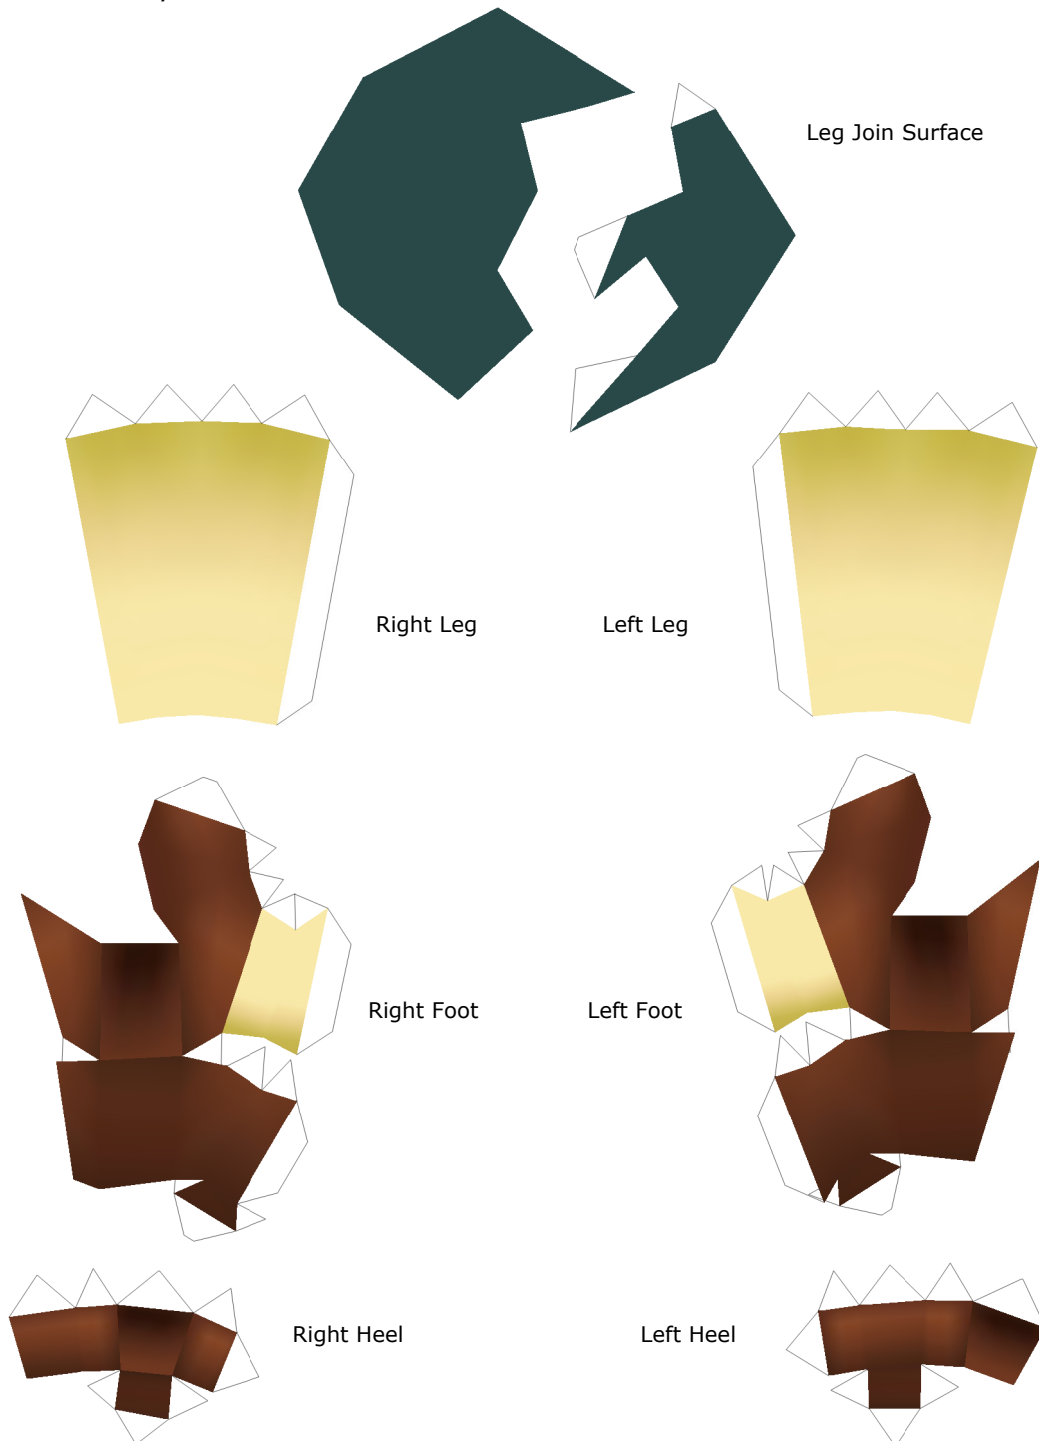

# ANJU

By Xenon

Anju works at the Stock Pot Inn in Clock Town and can be often seen at the front desk. Though she has a poor memory, allowing Link to obtain a door key in a case of mistaken identity! She also cleans the rooms and cares for her Grandmother. By speaking to her while wearing Kafei's Mask, Link can start the long Kafei-Anju sidequest to reunite the couple, due to be married on the fourth day.

Main Body

Waist

Upper Skirt

Mid Skirt

Lower Skirt

Hair Ends

Eyes and Ears

Lower Hair

Nose

Back Hair  
(Closing Piece)

Mouth and Chin

Upper Neck

Mid Hair

Neck

Front Hair

Chest