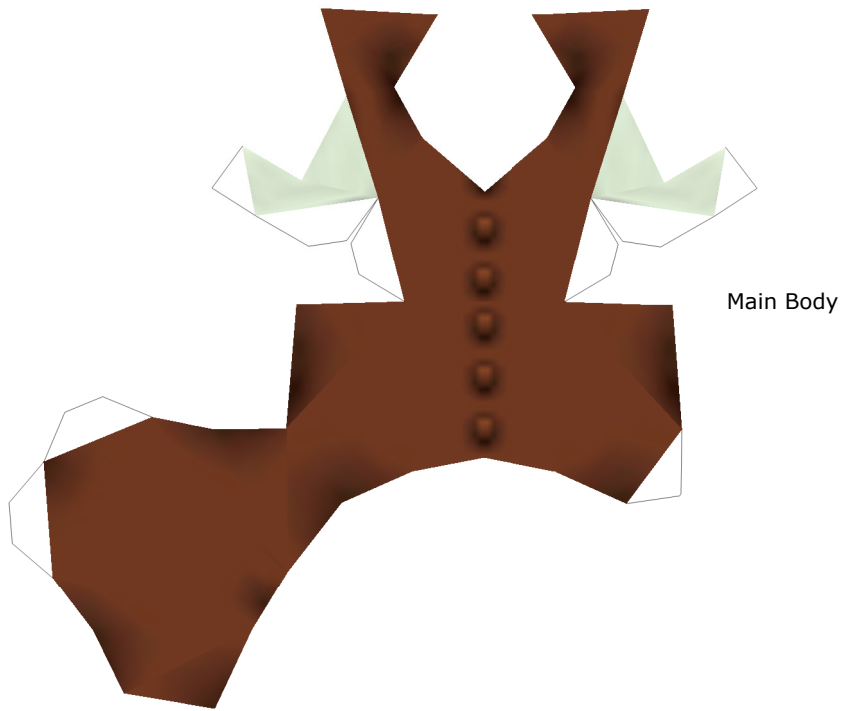

# ANJU

By Xenon

Anju works at the Stock Pot Inn in Clock Town and can be often seen at the front desk. Though she has a poor memory, allowing Link to obtain a door key in a case of mistaken identity! She also cleans the rooms and cares for her Grandmother. By speaking to her while wearing Kafei's Mask, Link can start the long Kafei-Anju sidequest to reunite the couple, due to be married on the fourth day.

Main Body

Waist

Upper Skirt

Mid Skirt

Lower Skirt

Hair Ends

Eyes and Ears

Lower Hair

Nose

Back Hair  
(Closing Piece)

Mouth and Chin

Upper Neck

Mid Hair

Neck

Front Hair

Chest